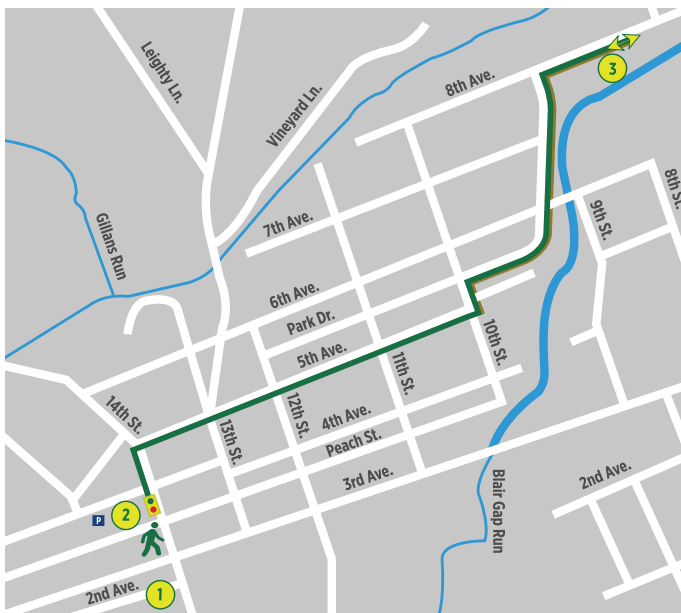

Duncan Trail Route

pennsylvania
DEPARTMENT OF HEALTH™

- 1 Alto Model Train Museum Association, Inc.
- 2 Duncansville Community Center
- 3 Duncansville Memorial Park
- P Parking
- Start/Stop

..... Distance 1.6 Miles

Steps to a Healthier You

pawalkworks.com

Duncan Trail Route

- 1 Alto Model Train Museum Association, Inc.**

Duncansville Memorial Park is a local park that provides a quiet place for residents as well as beautiful landscaped scenery. The park also offers a large playground and a stream and pavilion for picnics. Every summer the Park hosts Duncansville Community Days.
- 2 Duncansville Community Center**

Duncansville Community Center is a great social hall for community functions. The Center is available for private party rentals such as wedding receptions and showers. The Center offers plenty of parking, as well as a large kitchen with a lot of open floor space.
- 3 Duncansville Memorial Park**

The Alto Model Train Museum Association, Inc. is located inside the Antique Depot. The Museum offers hands-on model train activities for children and displays model trains from the early 1900s to present day. This Museum includes displays depicting the Altoona area train history, including a display of the Horse Shoe Curve and Lakemont Park. The Museum is free of charge to the public.